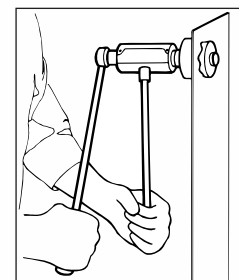

www.byramlabs.com
Branchburg, NJ 08876
Phone: 800-766-1212
Fax: 908-252-0822

Quick Hand Ratchet Slug-Out™

1/2" to 2" conduit size.

- Four-point design allows slug to drop automatically without splitting.
- Smooth operating ratchet handles up to 10-gauge mild steel and 12-gauge stainless steel.