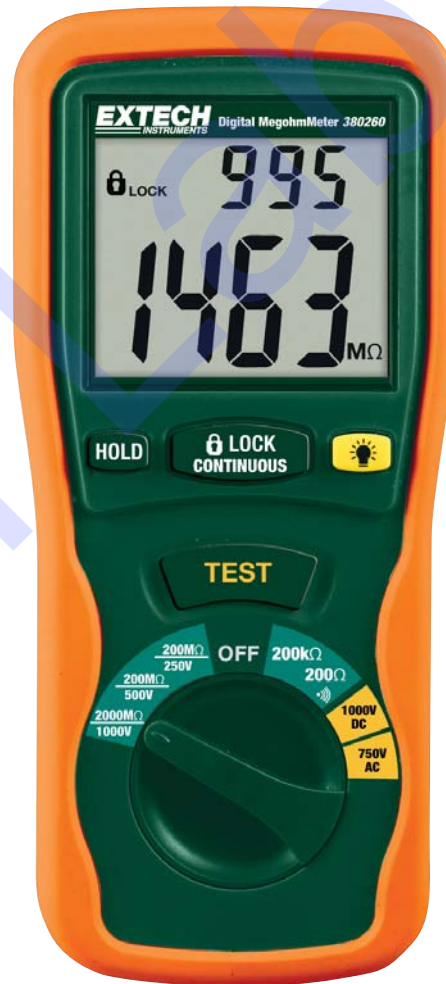

## Handheld Megohmmeter

**1000V digital tester**  
With large dual backlit display

### Features:

- ✓ Double molded housing for added durability
- ✓ Dual display of Insulation Resistance and Test Voltage
- ✓ Backlit super large display
  - 250V, 500V, and 1000V test voltages
  - Insulation Resistance to 2000MΩ
  - Auto power off
  - Lo Ω function for testing connections
  - Lock Power On Function for hands-free operation
  - Data Hold to freeze displayed reading
- Complete with heavy duty test leads, alligator clip, hanging strap, protective carrying case, and 6 x AA batteries

Measures the insulation resistance of motors

Specifications	
Insulation Resistance	200MΩ, 2000MΩ
Max Resolution	0.1MΩ
Basic Accuracy	±3%
Insulation Test Voltages	250V, 500V, 1000V
AC Voltage Test	Yes
Low Resistance Test	Yes
Power source	6 x AA batteries
Dimensions	7.8 x 3.6 x 1.9" (200 x 92 x 50mm)
Weight	24.6oz (700g)